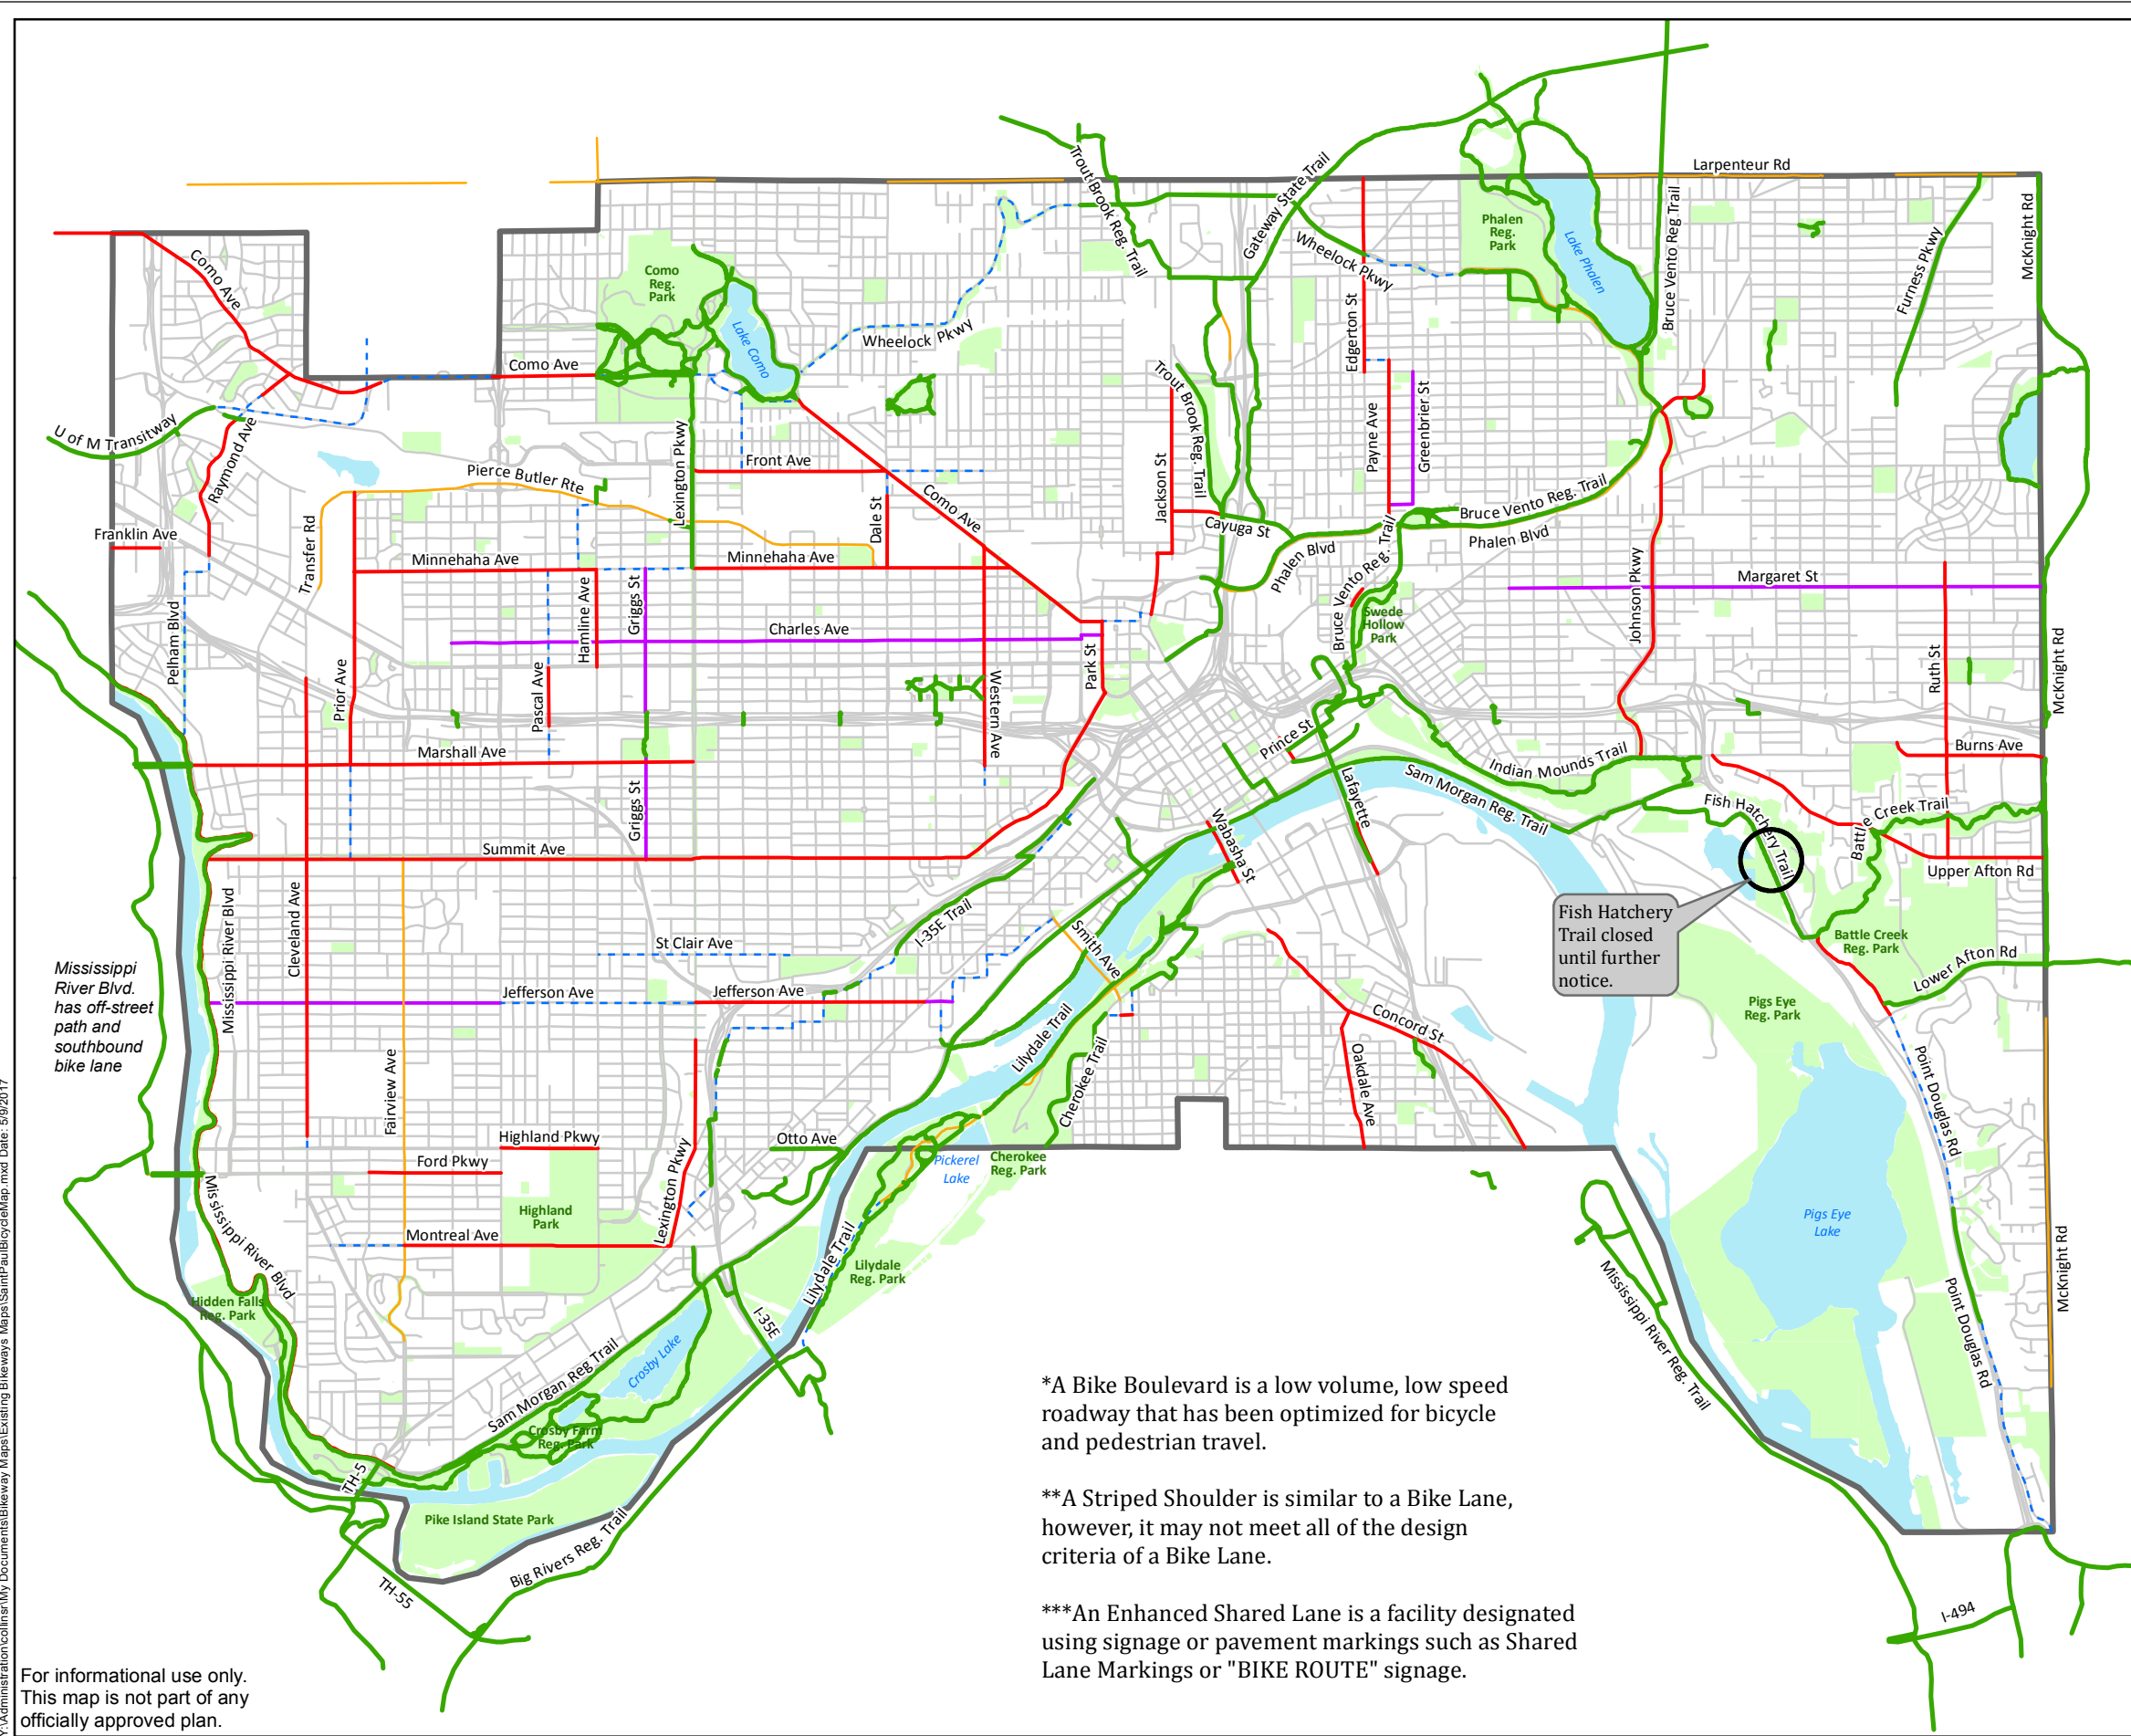

Saint Paul Bike Map

Bikeways

- Off-Street Path
- Bike Lane
- Bike Boulevard*
- Striped Shoulder**
- Enhanced Shared Lane***

Fish Hatchery Trail closed until further notice.

*A Bike Boulevard is a low volume, low speed roadway that has been optimized for bicycle and pedestrian travel.

**A Striped Shoulder is similar to a Bike Lane, however, it may not meet all of the design criteria of a Bike Lane.

***An Enhanced Shared Lane is a facility designated using signage or pavement markings such as Shared Lane Markings or "BIKE ROUTE" signage.

Date: 5/9/2017

For informational use only. This map is not part of any officially approved plan.